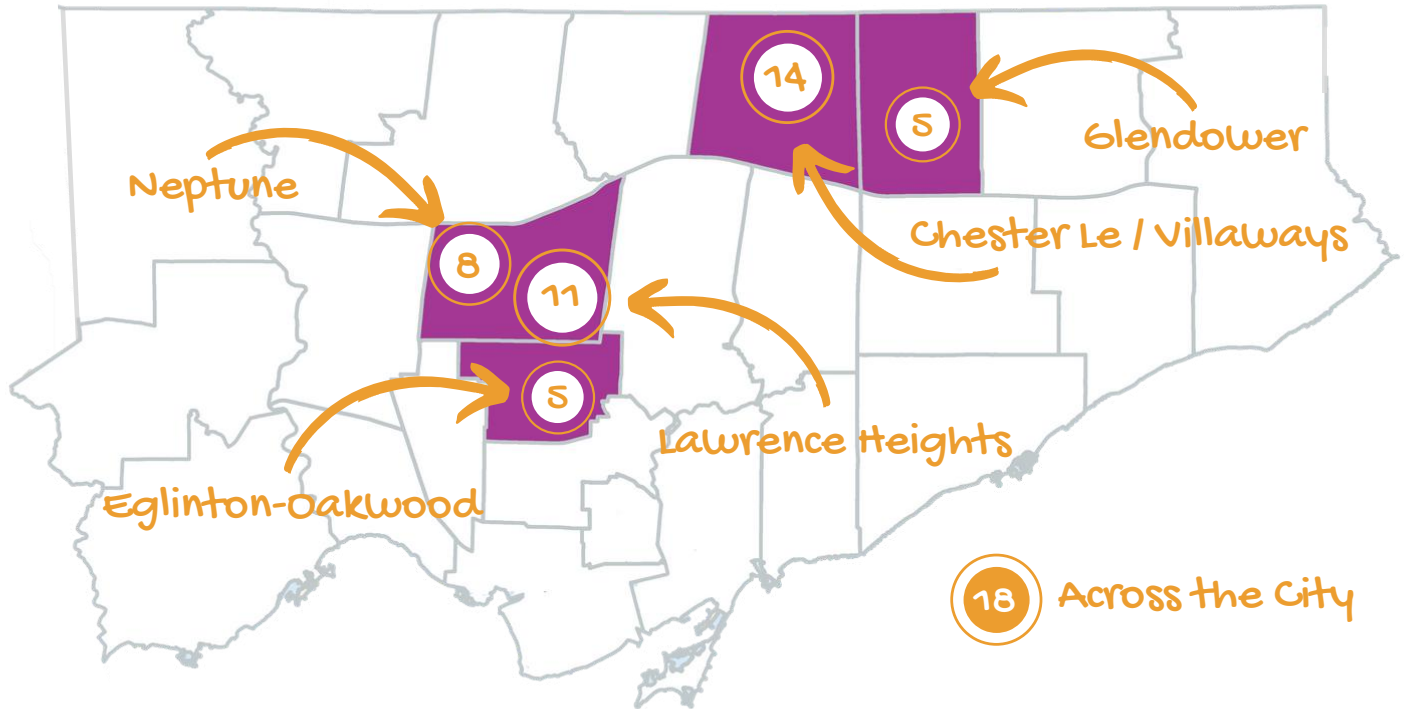

61 Programs offered in five **Toronto** neighbourhoods and city-wide. We bring together artists and residents to create community building arts initiatives.

1430

Community members participated in programs and events