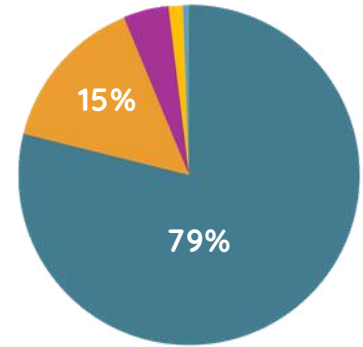

1024

Total hours of all community programs and special projects

150

Artists hired to work with our communities

56

Performances and exhibits held across the city

2391

Audience members attended performances held across the city

Government

Canada Council for the Arts
 City of Toronto
 Health Canada
 Human Resources
 Development Canada
 Ontario Arts Council
 Ontario Trillium Foundation
 Toronto Arts Council

Coporations & Others

Delta Bingo
 Equitable Bank
 Great West Life
 London Life
 Canada Life
 Manulife
 TD Bank
 Yorkdale

Foundations

Betty Averbach Foundation
 Peter Gilgan Foundation
 Pollock Family Foundation
 Toronto Foundation
 United Way Foundation

Revenue

| | % | Amount |
|---|-------------|----------------|
| Government grants | 79% | 769,083 |
| Foundations, corporate & public contributions | 15% | 145,039 |
| Bingo charitable gaming | 4% | 41,762 |
| Earned revenues | 1% | 13,477 |
| Investment and other | < 1% | 4,439 |
| Fundraising and special events | < 1% | 938 |
| Total Combined Revenue | 100% | 974,738 |